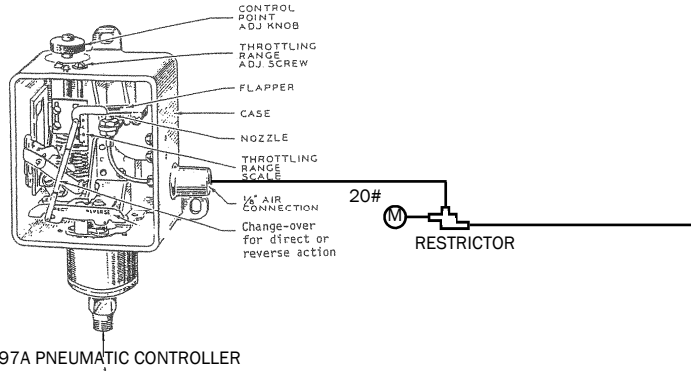

HEAD PRESS VALVE CONNECTIONS FOR CHILLERS WITHOUT BUILT-IN CONTROL MODULES

1/4" COPPER CONNECT TO CHILLER REFRIGERANT LINE

PNEUMATIC HEAD PRESS CONTROL ARRANGEMENT

AFB24-MFT95

WESLEY VALVE CO.

MFGRS OF AUTOMATED BUTTERFLY VALVES
3229 North L Street
Pensacola, FL 32505
PHN: (404) 351-8744 FAX: (404) 351-9340
www.wesleyvalve.com