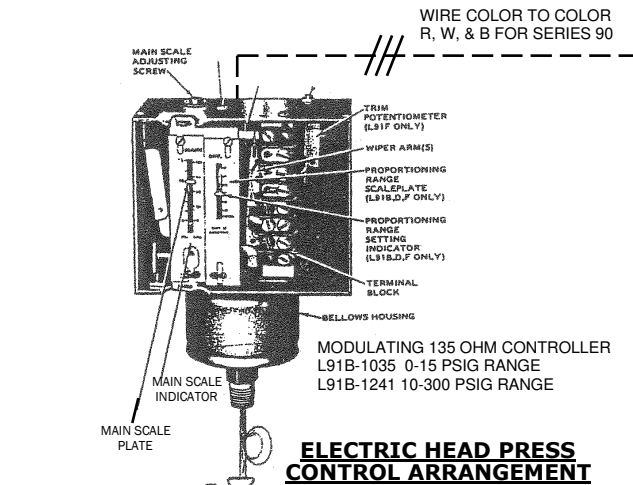

HEAD PRESS VALVE CONNECTIONS FOR CHILLERS WITHOUT BUILT-IN CONTROL MODULES

1/4" COPPER CONNECT TO CHILLER REFRIGERANT LINE

PNEUMATIC HEAD PRESS CONTROL ARRANGEMENT

AFB24-MFT95

WESLEY VALVE CO.

MFGRS OF AUTOMATED BUTTERFLY VALVES
3229 North L Street
Pensacola, FL 32505
PHN: (404) 351-8744 FAX: (404) 351-9340
www.wesleyvalve.com