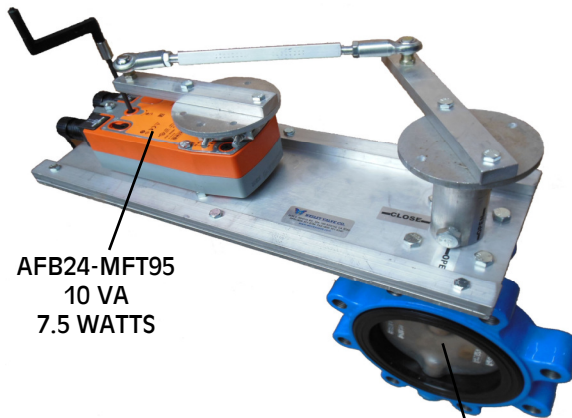

HEAD PRESS VALVE CONNECTIONS FOR CHILLERS WITHOUT BUILT-IN CONTROL MODULES

1/4" COPPER CONNECT TO CHILLER REFRIGERANT LINE

PNEUMATIC HEAD PRESS CONTROL ARRANGEMENT

AFB24-MFT95

WESLEY VALVE CO.

MFGRS OF AUTOMATED BUTTERFLY VALVES
3229 North L Street
Pensacola, FL 32505
PHN: (404) 351-8744 FAX: (404) 351-9340
www.wesleyvalve.com