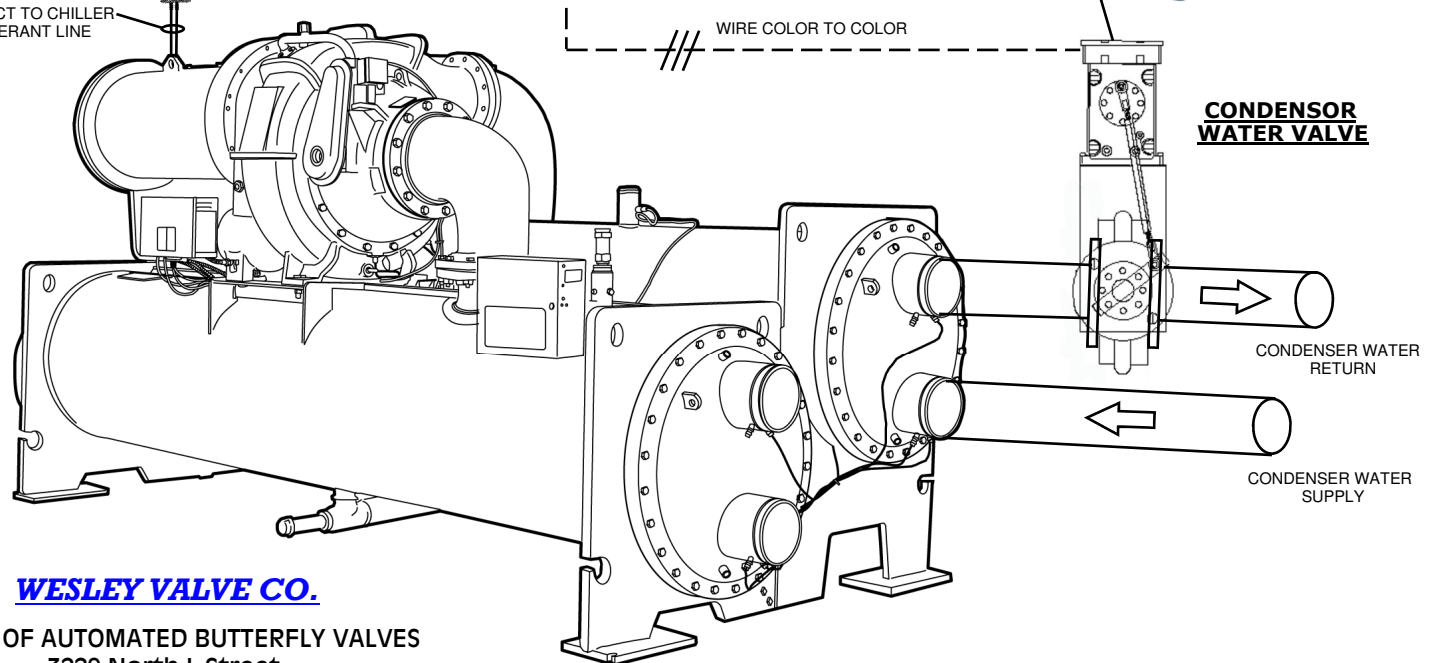

HEAD PRESS VALVE CONNECTIONS FOR CHILLERS WITHOUT BUILT-IN CONTROL MODULES

1/4" COPPER CONNECT TO CHILLER REFRIGERANT LINE

PNEUMATIC HEAD PRESS CONTROL ARRANGEMENT

AFB24-MFT95

WESLEY VALVE CO.

MFGRS OF AUTOMATED BUTTERFLY VALVES
3229 North L Street
Pensacola, FL 32505
PHN: (404) 351-8744 FAX: (404) 351-9340
www.wesleyvalve.com