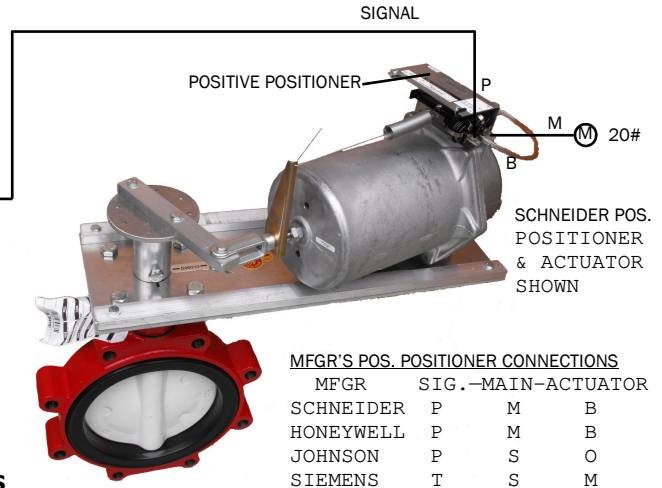

HEAD PRESS VALVE CONNECTIONS FOR CHILLERS WITHOUT BUILT-IN CONTROL MODULES

1/4" COPPER CONNECT TO CHILLER REFRIGERANT LINE

PNEUMATIC HEAD PRESS CONTROL ARRANGEMENT

AFB24-MFT95

WESLEY VALVE CO.

MFGRS OF AUTOMATED BUTTERFLY VALVES
3229 North L Street
Pensacola, FL 32505
PHN: (404) 351-8744 FAX: (404) 351-9340
www.wesleyvalve.com