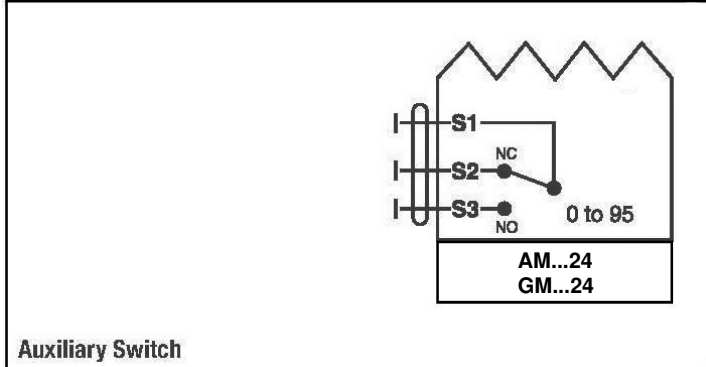

WIRING FOR VALVE ASSEMBLIES WITH **BELIMO**

DIRECT COUPLED NON SPRING RETURN ACTUATORS

2-POSITION & FLOATING ACTUATOR WIRING

MODULATING ACTUATOR WIRING

WESLEY VALVE CO.

MFGRS OF AUTOMATED BUTTERFLY VALVES
3229 North L Street
Pensacola, FL 32505
PHN: (404) 351-8744 FAX: (404) 351-9340
www.wesleyvalve.com

WIRING FOR VALVE ASSEMBLIES WITH **BELIMO**

DIRECT COUPLED SPRING RETURN ACTUATORS

MODULATING ACTUATOR WIRING

2-POSITION ACTUATOR WIRING

EFB & EFX Actuators add -N4 to the part number to make it NEMA 4 for Outdoor Use