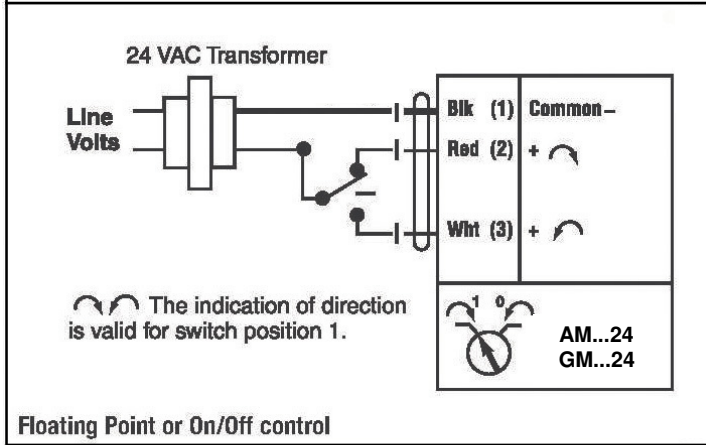

WIRING FOR VALVE ASSEMBLIES WITH **BELIMO**

DIRECT COUPLED NON SPRING RETURN ACTUATORS

2-POSITION & FLOATING ACTUATOR WIRING

MODULATING ACTUATOR WIRING

WESLEY VALVE CO.

MFGRS OF AUTOMATED BUTTERFLY VALVES
3229 North L Street
Pensacola, FL 32505
PHN: (404) 351-8744 FAX: (404) 351-9340
www.wesleyvalve.com

WIRING FOR VALVE ASSEMBLIES WITH **BELIMO**

DIRECT COUPLED SPRING RETURN ACTUATORS

MODULATING ACTUATOR WIRING

2-POSITION ACTUATOR WIRING

EFB & EFX Actuators add -N4 to the part number to make it NEMA 4 for Outdoor Use