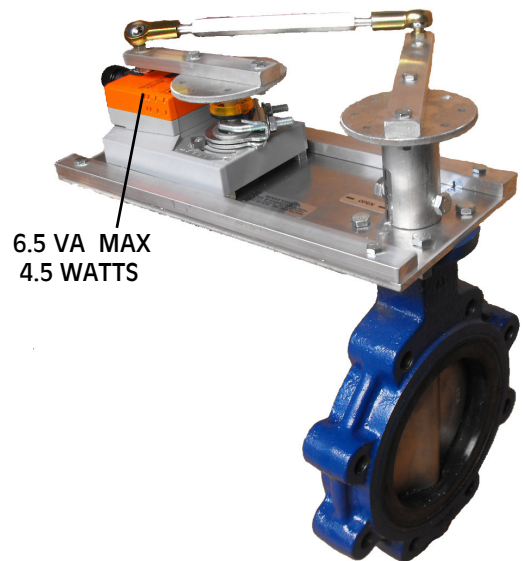

WIRING FOR VALVE ASSEMBLIES WITH **BELIMO**

DIRECT COUPLED NON SPRING RETURN ACTUATORS

2-POSITION & FLOATING ACTUATOR WIRING

MODULATING ACTUATOR WIRING

WESLEY VALVE CO.

MFGRS OF AUTOMATED BUTTERFLY VALVES
3229 North L Street
Pensacola, FL 32505
PHN: (404) 351-8744 FAX: (404) 351-9340
www.wesleyvalve.com

WIRING FOR VALVE ASSEMBLIES WITH **BELIMO**

DIRECT COUPLED SPRING RETURN ACTUATORS

MODULATING ACTUATOR WIRING

2-POSITION ACTUATOR WIRING

EFB & EFX Actuators add -N4 to the part number to make it NEMA 4 for Outdoor Use