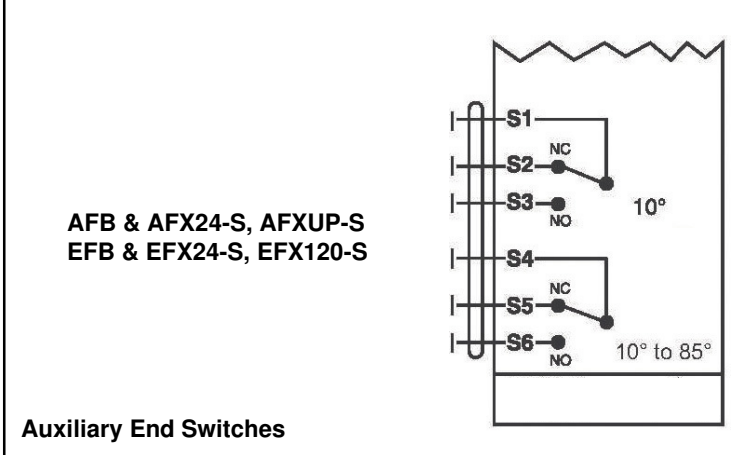

WIRING FOR VALVE ASSEMBLIES WITH **BELIMO**

DIRECT COUPLED NON SPRING RETURN ACTUATORS

2-POSITION & FLOATING ACTUATOR WIRING

MODULATING ACTUATOR WIRING

WESLEY VALVE CO.

MFGRS OF AUTOMATED BUTTERFLY VALVES
3229 North L Street
Pensacola, FL 32505
PHN: (404) 351-8744 FAX: (404) 351-9340
www.wesleyvalve.com

WIRING FOR VALVE ASSEMBLIES WITH **BELIMO**

DIRECT COUPLED SPRING RETURN ACTUATORS

MODULATING ACTUATOR WIRING

2-POSITION ACTUATOR WIRING

EFB & EFX Actuators add -N4 to the part number to make it NEMA 4 for Outdoor Use