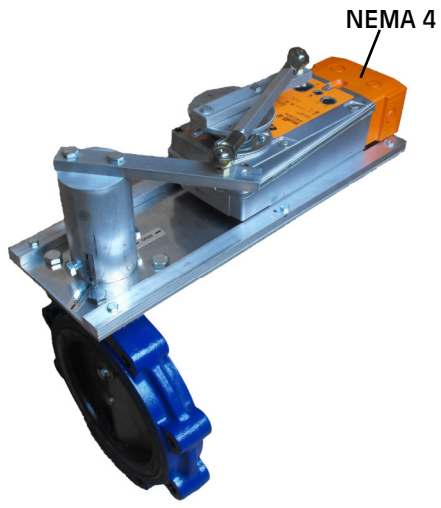

WIRING FOR VALVE ASSEMBLIES WITH **BELIMO**

DIRECT COUPLED NON SPRING RETURN ACTUATORS

2-POSITION & FLOATING ACTUATOR WIRING

MODULATING ACTUATOR WIRING

WESLEY VALVE CO.

MFGRS OF AUTOMATED BUTTERFLY VALVES
3229 North L Street
Pensacola, FL 32505
PHN: (404) 351-8744 FAX: (404) 351-9340
www.wesleyvalve.com

WIRING FOR VALVE ASSEMBLIES WITH **BELIMO**

DIRECT COUPLED SPRING RETURN ACTUATORS

MODULATING ACTUATOR WIRING

2-POSITION ACTUATOR WIRING

EFB & EFX Actuators add -N4 to the part number to make it NEMA 4 for Outdoor Use