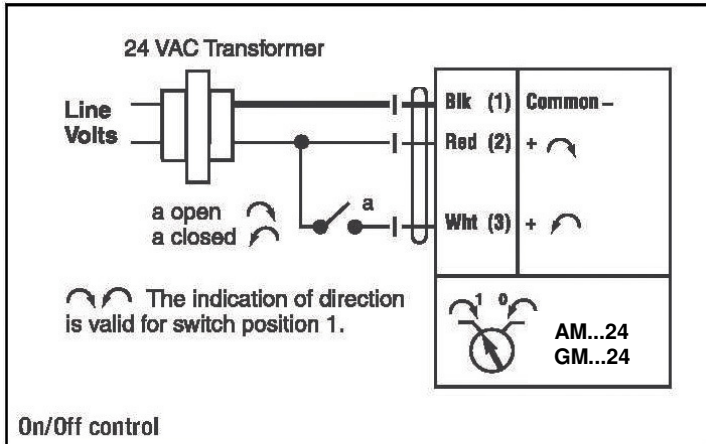

WIRING FOR VALVE ASSEMBLIES WITH **BELIMO**

DIRECT COUPLED NON SPRING RETURN ACTUATORS

2-POSITION & FLOATING ACTUATOR WIRING

MODULATING ACTUATOR WIRING

WESLEY VALVE CO.

MFGRS OF AUTOMATED BUTTERFLY VALVES
3229 North L Street
Pensacola, FL 32505
PHN: (404) 351-8744 FAX: (404) 351-9340
www.wesleyvalve.com

WIRING FOR VALVE ASSEMBLIES WITH **BELIMO**

DIRECT COUPLED SPRING RETURN ACTUATORS

MODULATING ACTUATOR WIRING

2-POSITION ACTUATOR WIRING

EFB & EFX Actuators add -N4 to the part number to make it NEMA 4 for Outdoor Use