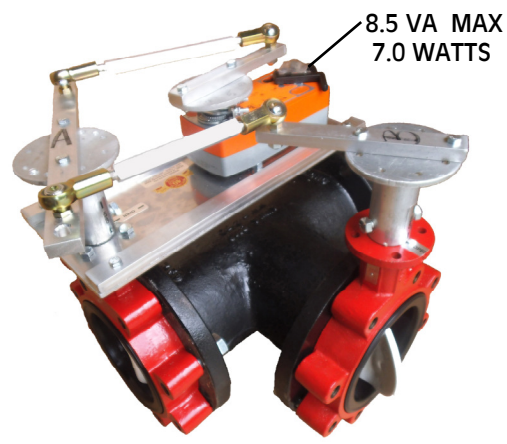

WIRING FOR VALVE ASSEMBLIES WITH **BELIMO**

DIRECT COUPLED NON SPRING RETURN ACTUATORS

2-POSITION & FLOATING ACTUATOR WIRING

MODULATING ACTUATOR WIRING

WESLEY VALVE CO.

MFGRS OF AUTOMATED BUTTERFLY VALVES
3229 North L Street
Pensacola, FL 32505
PHN: (404) 351-8744 FAX: (404) 351-9340
www.wesleyvalve.com

WIRING FOR VALVE ASSEMBLIES WITH **BELIMO**

DIRECT COUPLED SPRING RETURN ACTUATORS

MODULATING ACTUATOR WIRING

2-POSITION ACTUATOR WIRING

EFB & EFX Actuators add -N4 to the part number to make it NEMA 4 for Outdoor Use