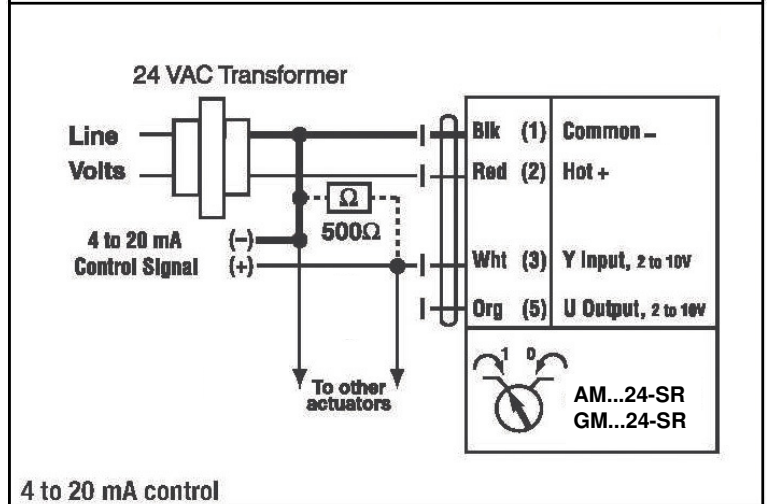

WIRING FOR VALVE ASSEMBLIES WITH **BELIMO**

DIRECT COUPLED NON SPRING RETURN ACTUATORS

2-POSITION & FLOATING ACTUATOR WIRING

MODULATING ACTUATOR WIRING

WESLEY VALVE CO.

MFGRS OF AUTOMATED BUTTERFLY VALVES
3229 North L Street
Pensacola, FL 32505
PHN: (404) 351-8744 FAX: (404) 351-9340
www.wesleyvalve.com

WIRING FOR VALVE ASSEMBLIES WITH **BELIMO**

DIRECT COUPLED SPRING RETURN ACTUATORS

MODULATING ACTUATOR WIRING

2-POSITION ACTUATOR WIRING

EFB & EFX Actuators add -N4 to the part number to make it NEMA 4 for Outdoor Use