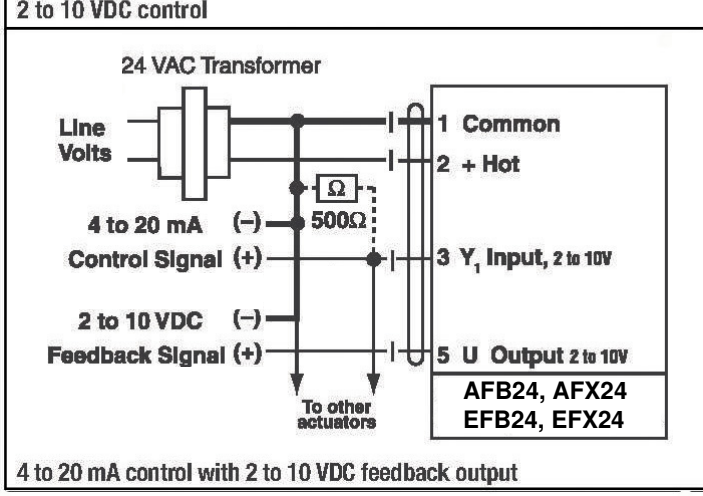

WIRING FOR VALVE ASSEMBLIES WITH **BELIMO**

DIRECT COUPLED NON SPRING RETURN ACTUATORS

2-POSITION & FLOATING ACTUATOR WIRING

MODULATING ACTUATOR WIRING

WESLEY VALVE CO.

MFGRS OF AUTOMATED BUTTERFLY VALVES
3229 North L Street
Pensacola, FL 32505
PHN: (404) 351-8744 FAX: (404) 351-9340
www.wesleyvalve.com

WIRING FOR VALVE ASSEMBLIES WITH **BELIMO**

DIRECT COUPLED SPRING RETURN ACTUATORS

MODULATING ACTUATOR WIRING

2-POSITION ACTUATOR WIRING

EFB & EFX Actuators add -N4 to the part number to make it NEMA 4 for Outdoor Use