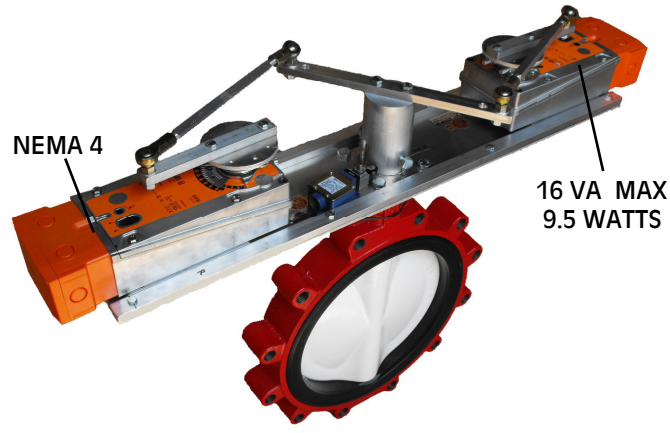

WIRING FOR VALVE ASSEMBLIES WITH **BELIMO**

DIRECT COUPLED NON SPRING RETURN ACTUATORS

2-POSITION & FLOATING ACTUATOR WIRING

MODULATING ACTUATOR WIRING

WESLEY VALVE CO.

MFGRS OF AUTOMATED BUTTERFLY VALVES
3229 North L Street
Pensacola, FL 32505
PHN: (404) 351-8744 FAX: (404) 351-9340
www.wesleyvalve.com

WIRING FOR VALVE ASSEMBLIES WITH **BELIMO**

DIRECT COUPLED SPRING RETURN ACTUATORS

MODULATING ACTUATOR WIRING

2-POSITION ACTUATOR WIRING

EFB & EFX Actuators add -N4 to the part number to make it NEMA 4 for Outdoor Use