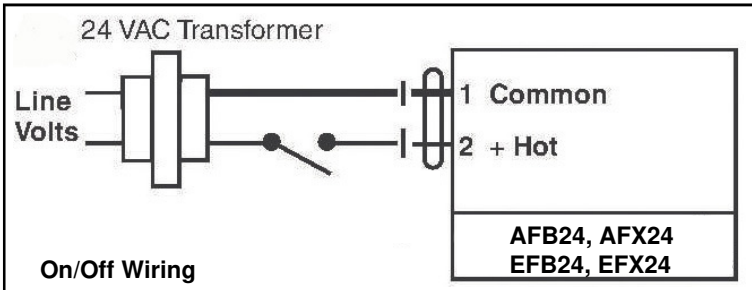

WIRING FOR VALVE ASSEMBLIES WITH **BELIMO**

DIRECT COUPLED NON SPRING RETURN ACTUATORS

2-POSITION & FLOATING ACTUATOR WIRING

MODULATING ACTUATOR WIRING

WESLEY VALVE CO.

MFGRS OF AUTOMATED BUTTERFLY VALVES
3229 North L Street
Pensacola, FL 32505
PHN: (404) 351-8744 FAX: (404) 351-9340
www.wesleyvalve.com

WIRING FOR VALVE ASSEMBLIES WITH **BELIMO**

DIRECT COUPLED SPRING RETURN ACTUATORS

MODULATING ACTUATOR WIRING

2-POSITION ACTUATOR WIRING

EFB & EFX Actuators add -N4 to the part number to make it NEMA 4 for Outdoor Use