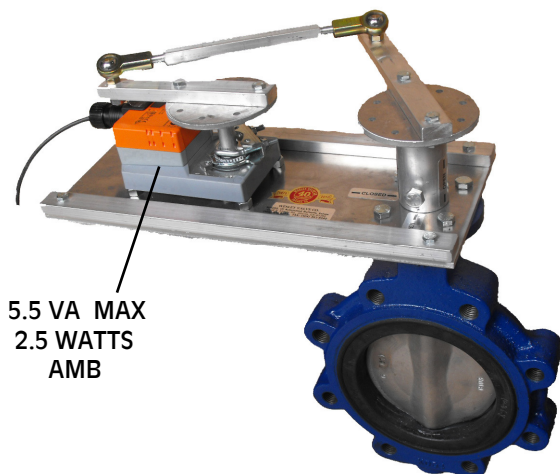

WIRING FOR VALVE ASSEMBLIES WITH **BELIMO**

DIRECT COUPLED NON SPRING RETURN ACTUATORS

2-POSITION & FLOATING ACTUATOR WIRING

MODULATING ACTUATOR WIRING

WESLEY VALVE CO.

MFGRS OF AUTOMATED BUTTERFLY VALVES
3229 North L Street
Pensacola, FL 32505
PHN: (404) 351-8744 FAX: (404) 351-9340
www.wesleyvalve.com

WIRING FOR VALVE ASSEMBLIES WITH **BELIMO**

DIRECT COUPLED SPRING RETURN ACTUATORS

MODULATING ACTUATOR WIRING

2-POSITION ACTUATOR WIRING

EFB & EFX Actuators add -N4 to the part number to make it NEMA 4 for Outdoor Use