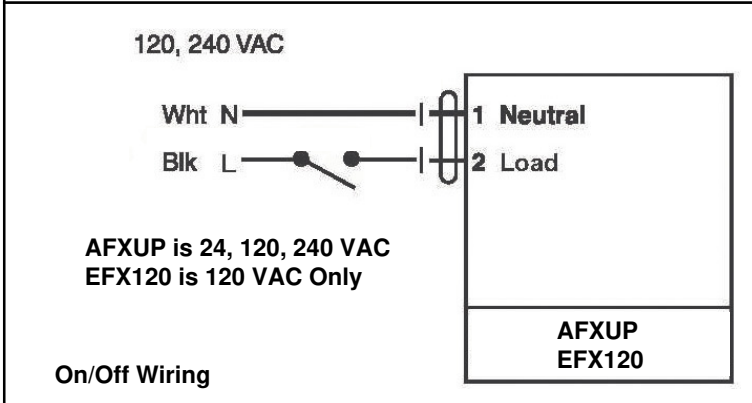

WIRING FOR VALVE ASSEMBLIES WITH **BELIMO**

DIRECT COUPLED NON SPRING RETURN ACTUATORS

2-POSITION & FLOATING ACTUATOR WIRING

MODULATING ACTUATOR WIRING

WESLEY VALVE CO.

MFGRS OF AUTOMATED BUTTERFLY VALVES
3229 North L Street
Pensacola, FL 32505
PHN: (404) 351-8744 FAX: (404) 351-9340
www.wesleyvalve.com

WIRING FOR VALVE ASSEMBLIES WITH **BELIMO**

DIRECT COUPLED SPRING RETURN ACTUATORS

MODULATING ACTUATOR WIRING

2-POSITION ACTUATOR WIRING

EFB & EFX Actuators add -N4 to the part number to make it NEMA 4 for Outdoor Use