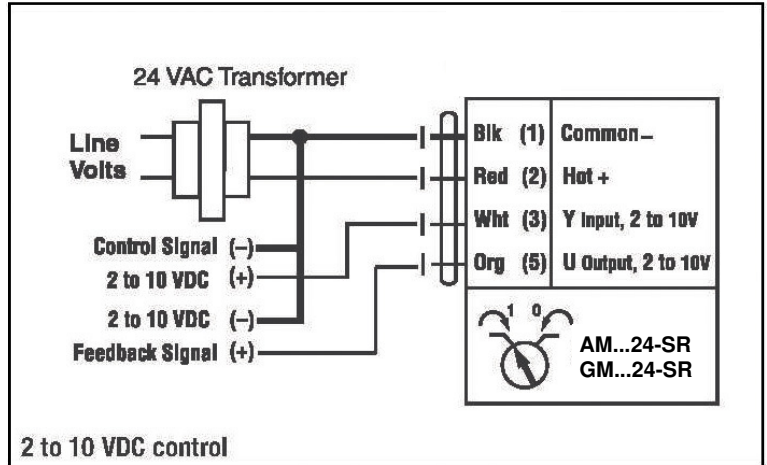

WIRING FOR VALVE ASSEMBLIES WITH **BELIMO**

DIRECT COUPLED NON SPRING RETURN ACTUATORS

2-POSITION & FLOATING ACTUATOR WIRING

MODULATING ACTUATOR WIRING

WESLEY VALVE CO.

MFGRS OF AUTOMATED BUTTERFLY VALVES
3229 North L Street
Pensacola, FL 32505
PHN: (404) 351-8744 FAX: (404) 351-9340
www.wesleyvalve.com

WIRING FOR VALVE ASSEMBLIES WITH **BELIMO**

DIRECT COUPLED SPRING RETURN ACTUATORS

MODULATING ACTUATOR WIRING

2-POSITION ACTUATOR WIRING

EFB & EFX Actuators add -N4 to the part number to make it NEMA 4 for Outdoor Use