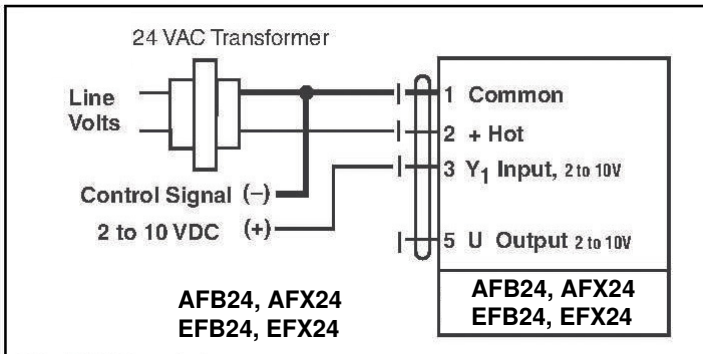

WIRING FOR VALVE ASSEMBLIES WITH **BELIMO**

DIRECT COUPLED NON SPRING RETURN ACTUATORS

2-POSITION & FLOATING ACTUATOR WIRING

MODULATING ACTUATOR WIRING

WESLEY VALVE CO.

MFGRS OF AUTOMATED BUTTERFLY VALVES
3229 North L Street
Pensacola, FL 32505
PHN: (404) 351-8744 FAX: (404) 351-9340
www.wesleyvalve.com

WIRING FOR VALVE ASSEMBLIES WITH **BELIMO**

DIRECT COUPLED SPRING RETURN ACTUATORS

MODULATING ACTUATOR WIRING

2-POSITION ACTUATOR WIRING

EFB & EFX Actuators add -N4 to the part number to make it NEMA 4 for Outdoor Use